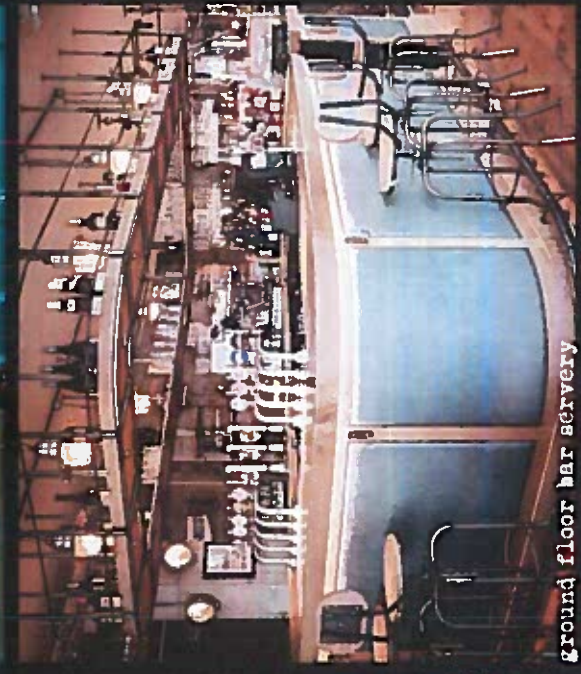

feature fire ground floor

ground floor bar servery

first floor bar servery

first floor booth

(d.n.p.) Paignton Harbour, Paignton - External Moodboard

Lighting to back of cubicle

wall colour

vanity lighting